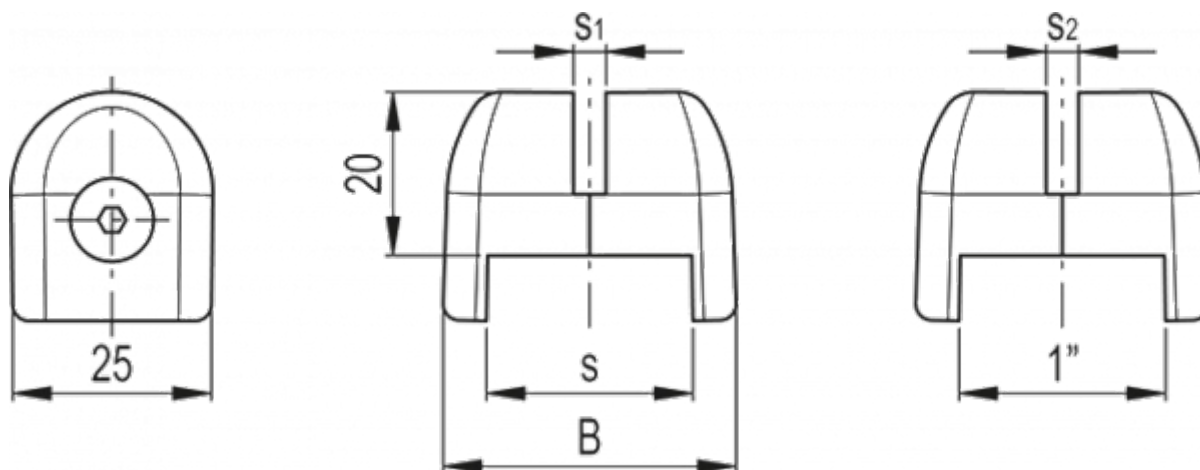

Data Sheet

Article number: 23104936333

Description: E+G Support clamp PPR.25-A-3-C33 - Grey

Measures

B	= 36
C#(Nm)	= 2.5
s	= 25
s1	= 2.5-3.4
Weight in (g)	= 23